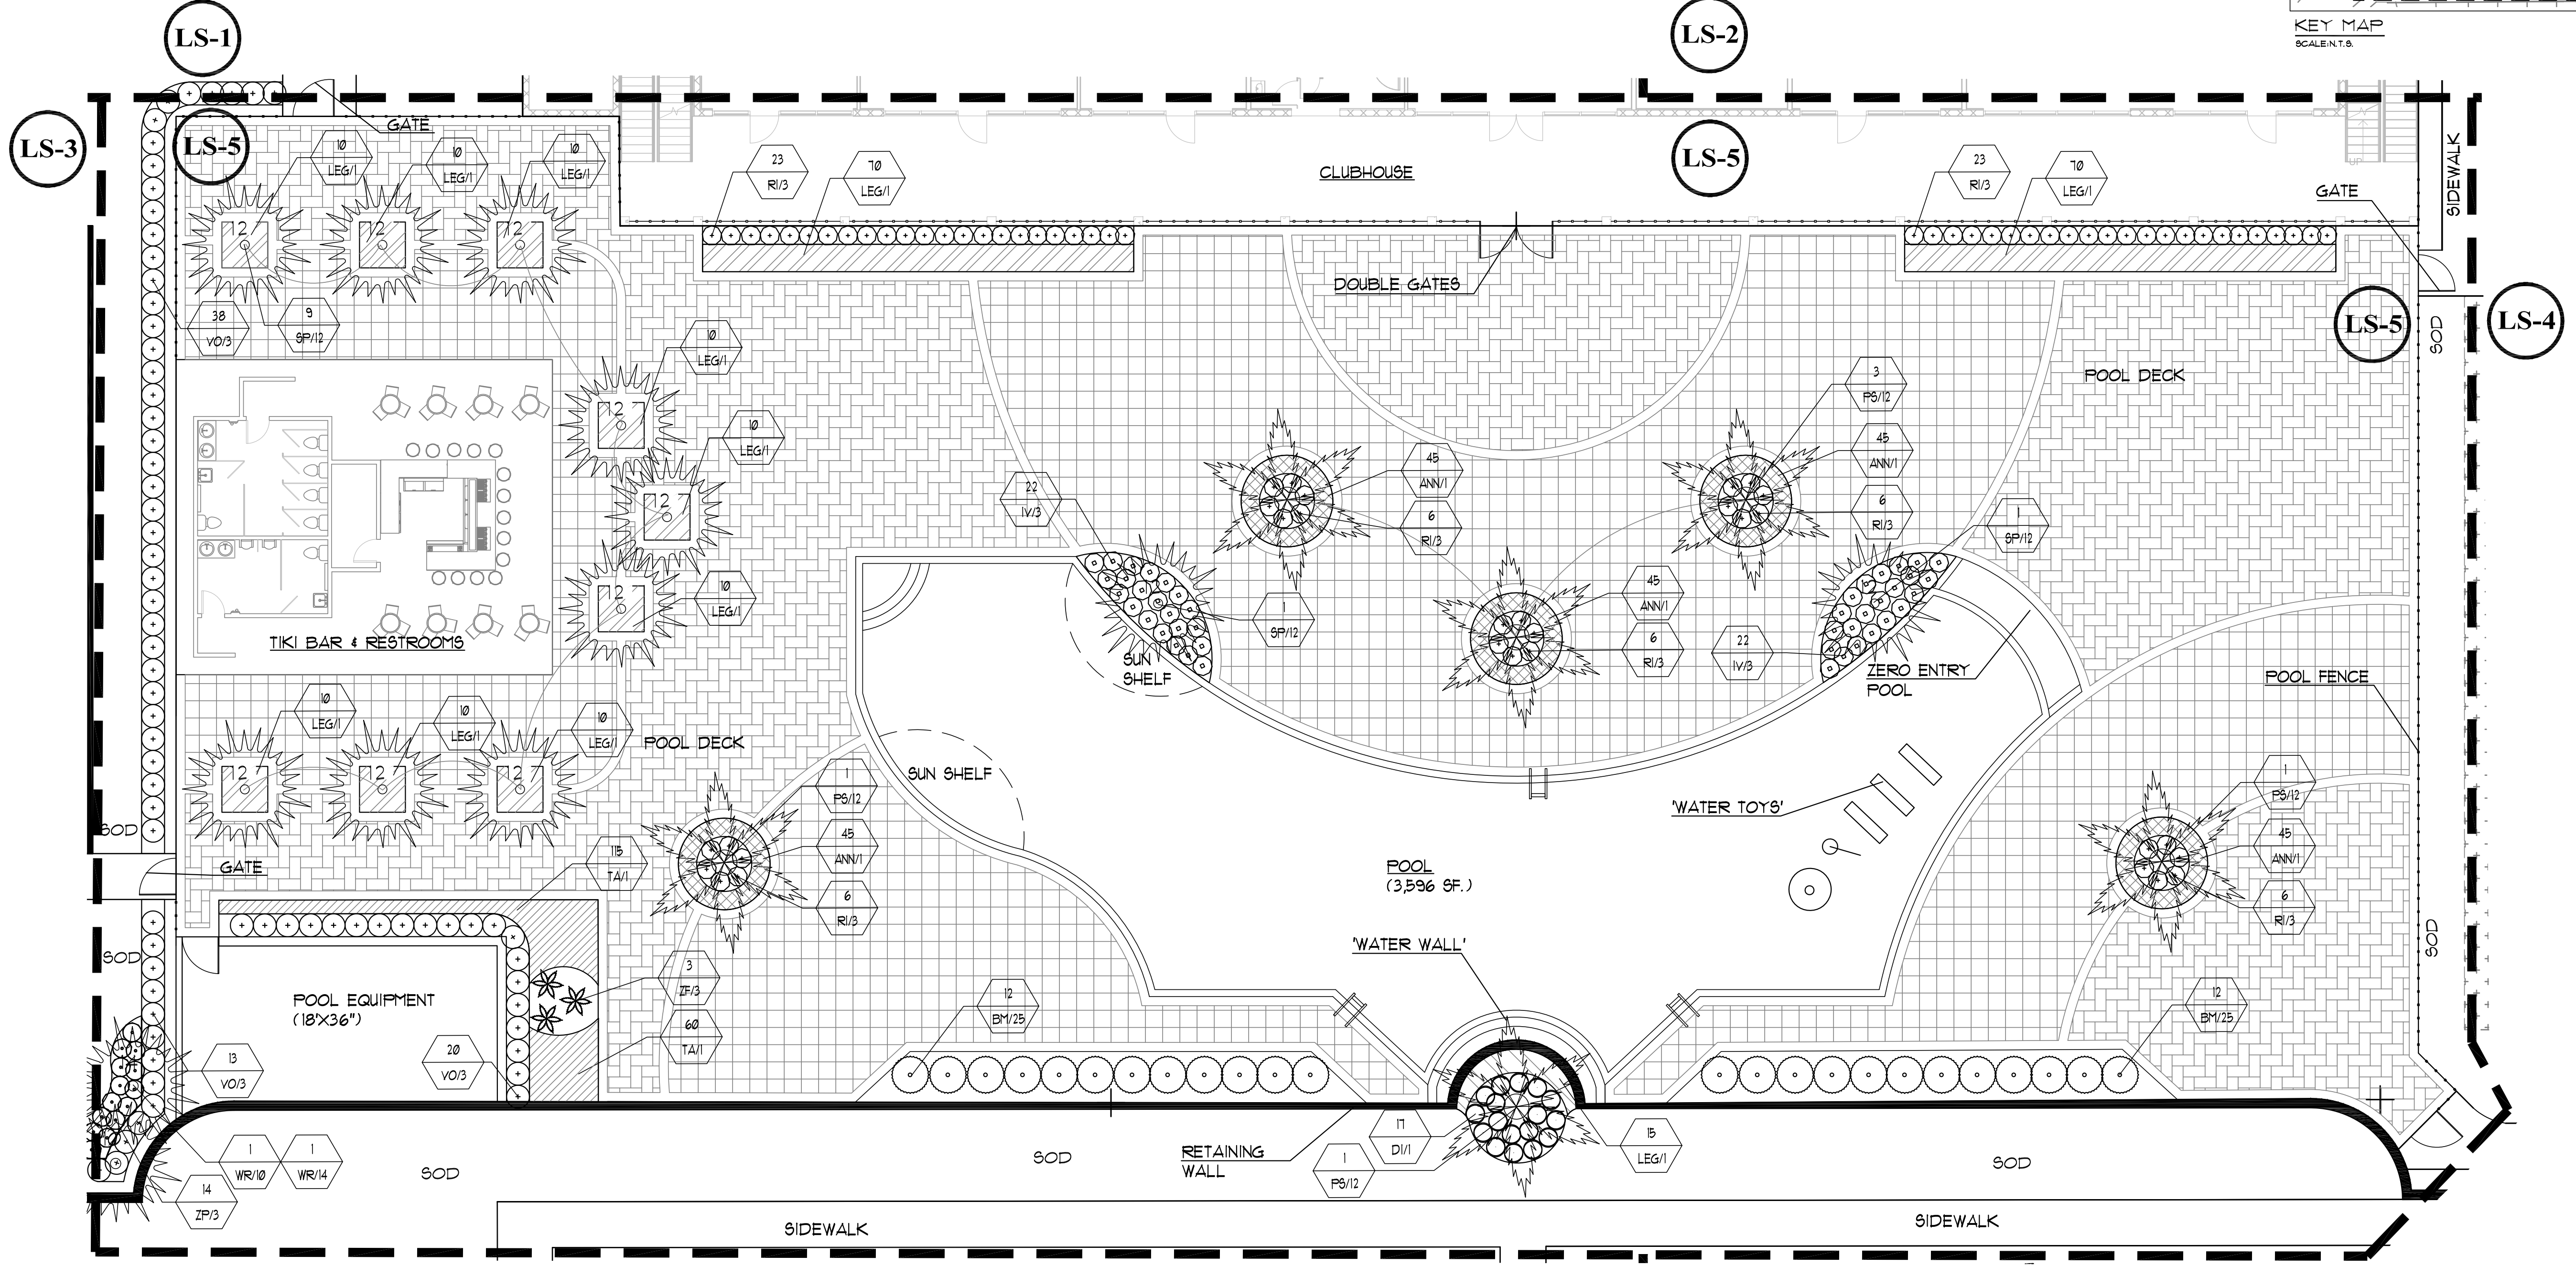

KEY MAP  
SCALE: T.B.

DESCRIPTION	DATE	BY
REVISIONS		

**STYCAMORE HOTEL SUITES RESORT**  
 PREPARED FOR: PRIMELAND DEVELOPMENT LLC.  
 OCEOLA COUNTY, FLORIDA  
**POOL AREA ENLARGEMENT:  
 LANDSCAPE PLAN**

DATE: 01-30-2020  
 SCALE: 1"=10'  
 DRAWN BY: RYM  
 DESIGNED BY: KJF  
 CHECKED BY: KJF

SHEET NO.  
 LS-5